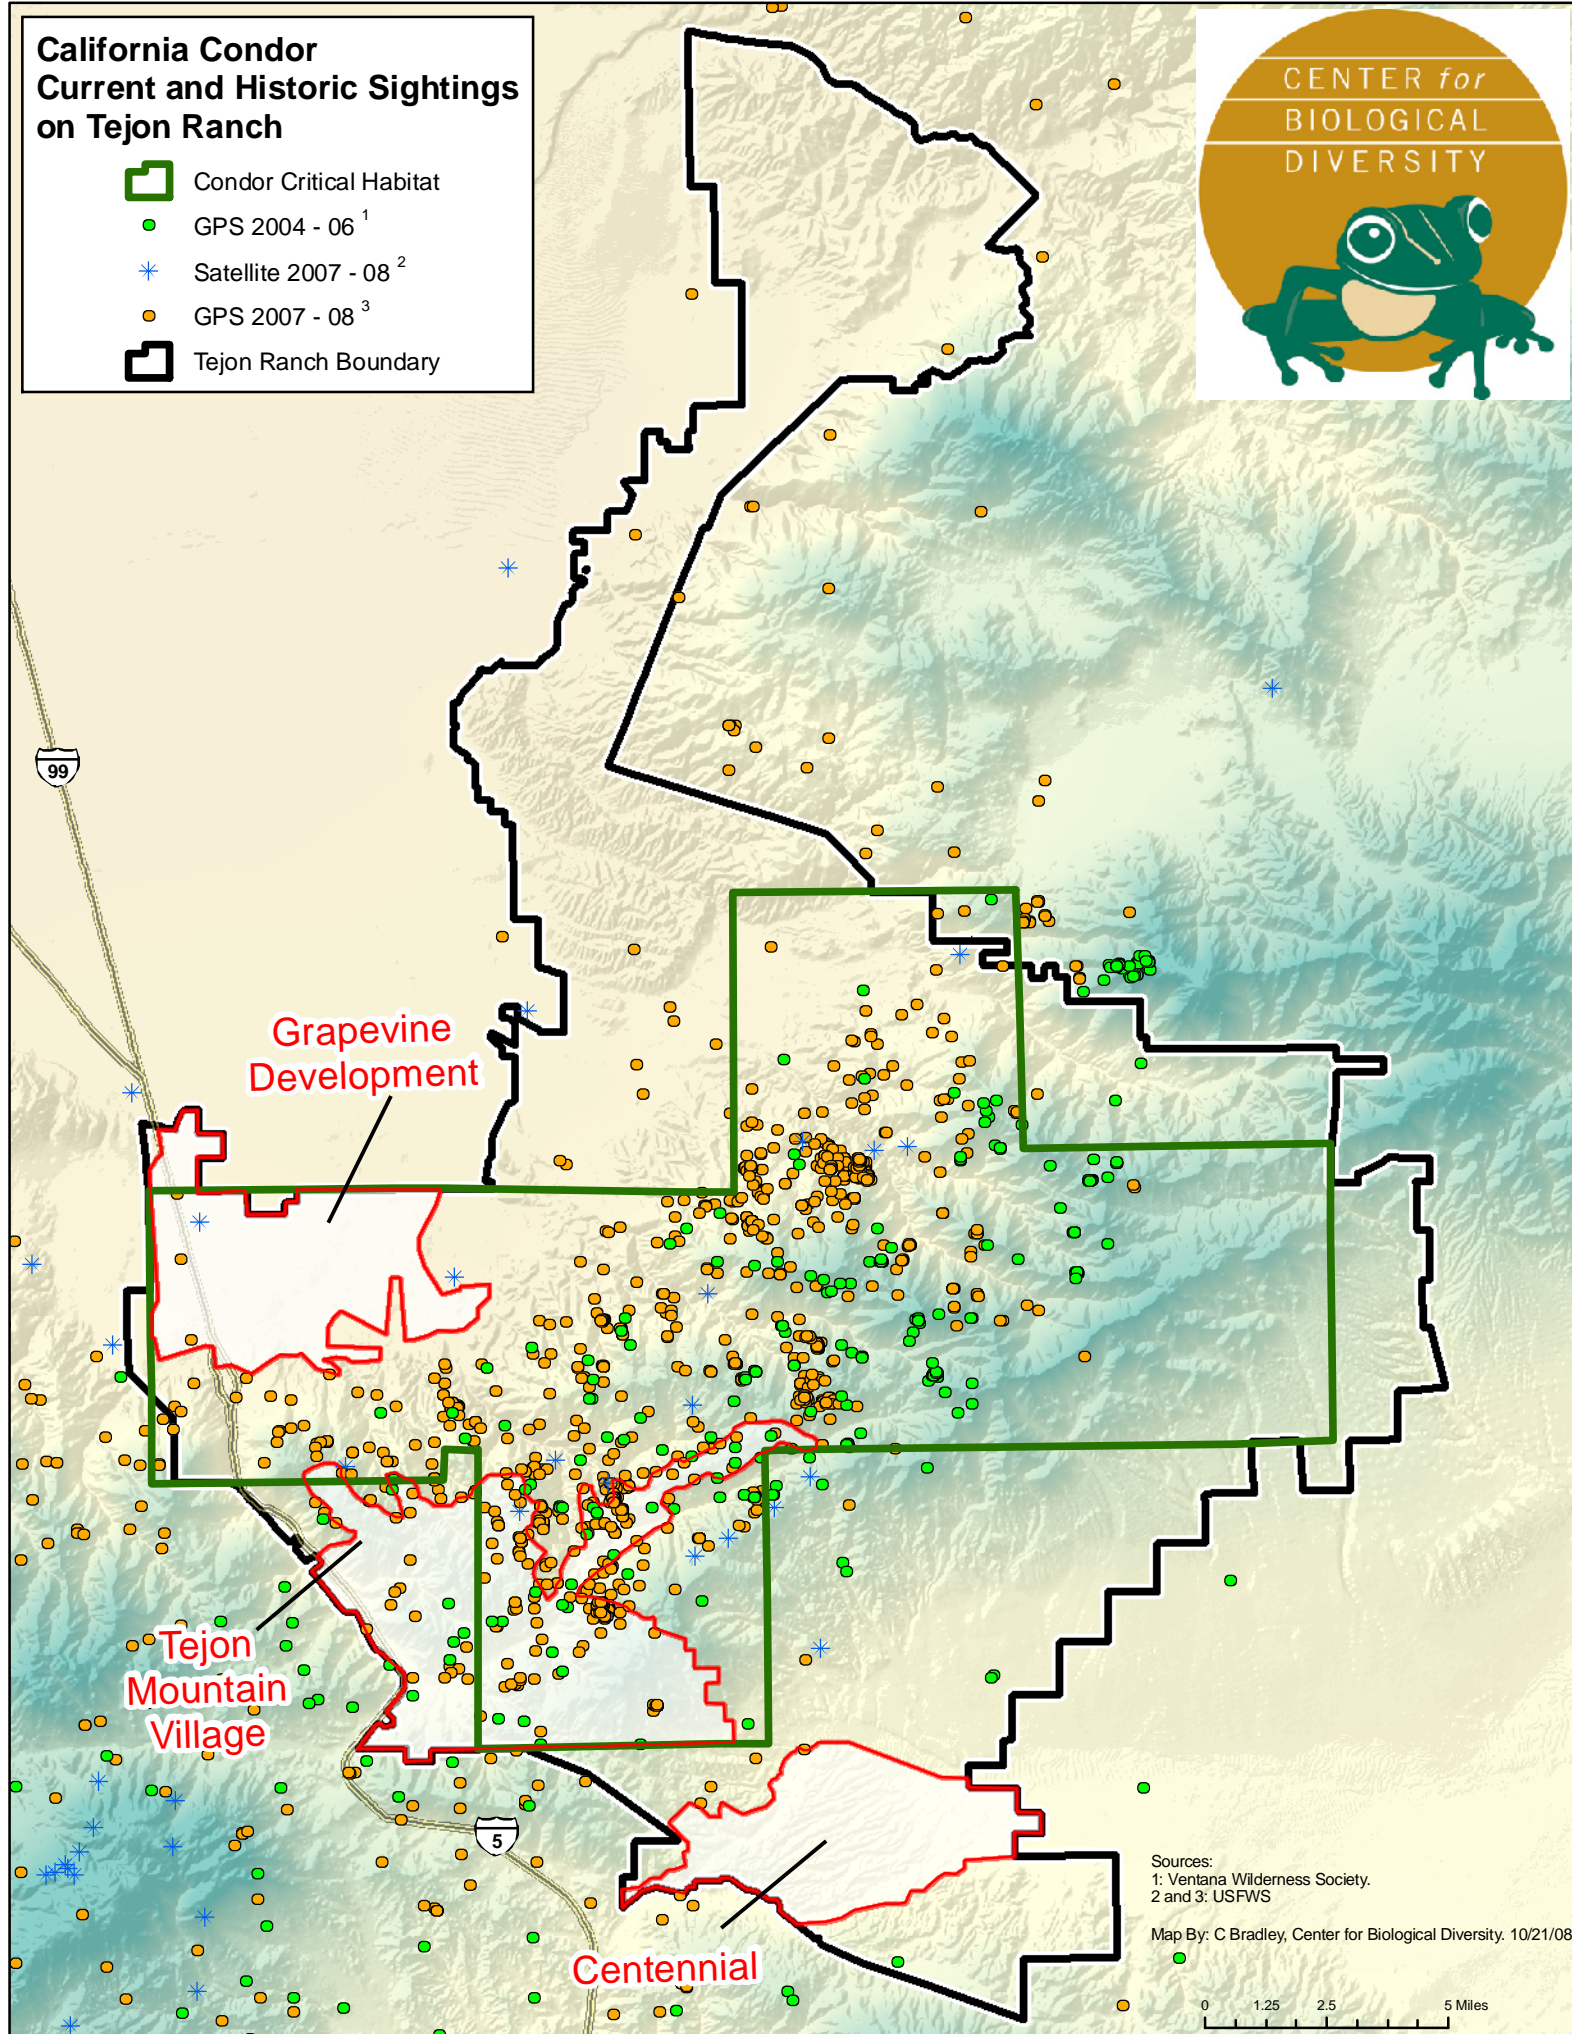

California Condor Current and Historic Sightings on Tejon Ranch

- Condor Critical Habitat
- GPS 2004 - 06¹
- Satellite 2007 - 08²
- GPS 2007 - 08³
- Tejon Ranch Boundary

Sources:
1: Ventana Wilderness Society.
2 and 3: USFWS

Map By: C Bradley, Center for Biological Diversity. 10/21/08.

0 1.25 2.5 5 Miles